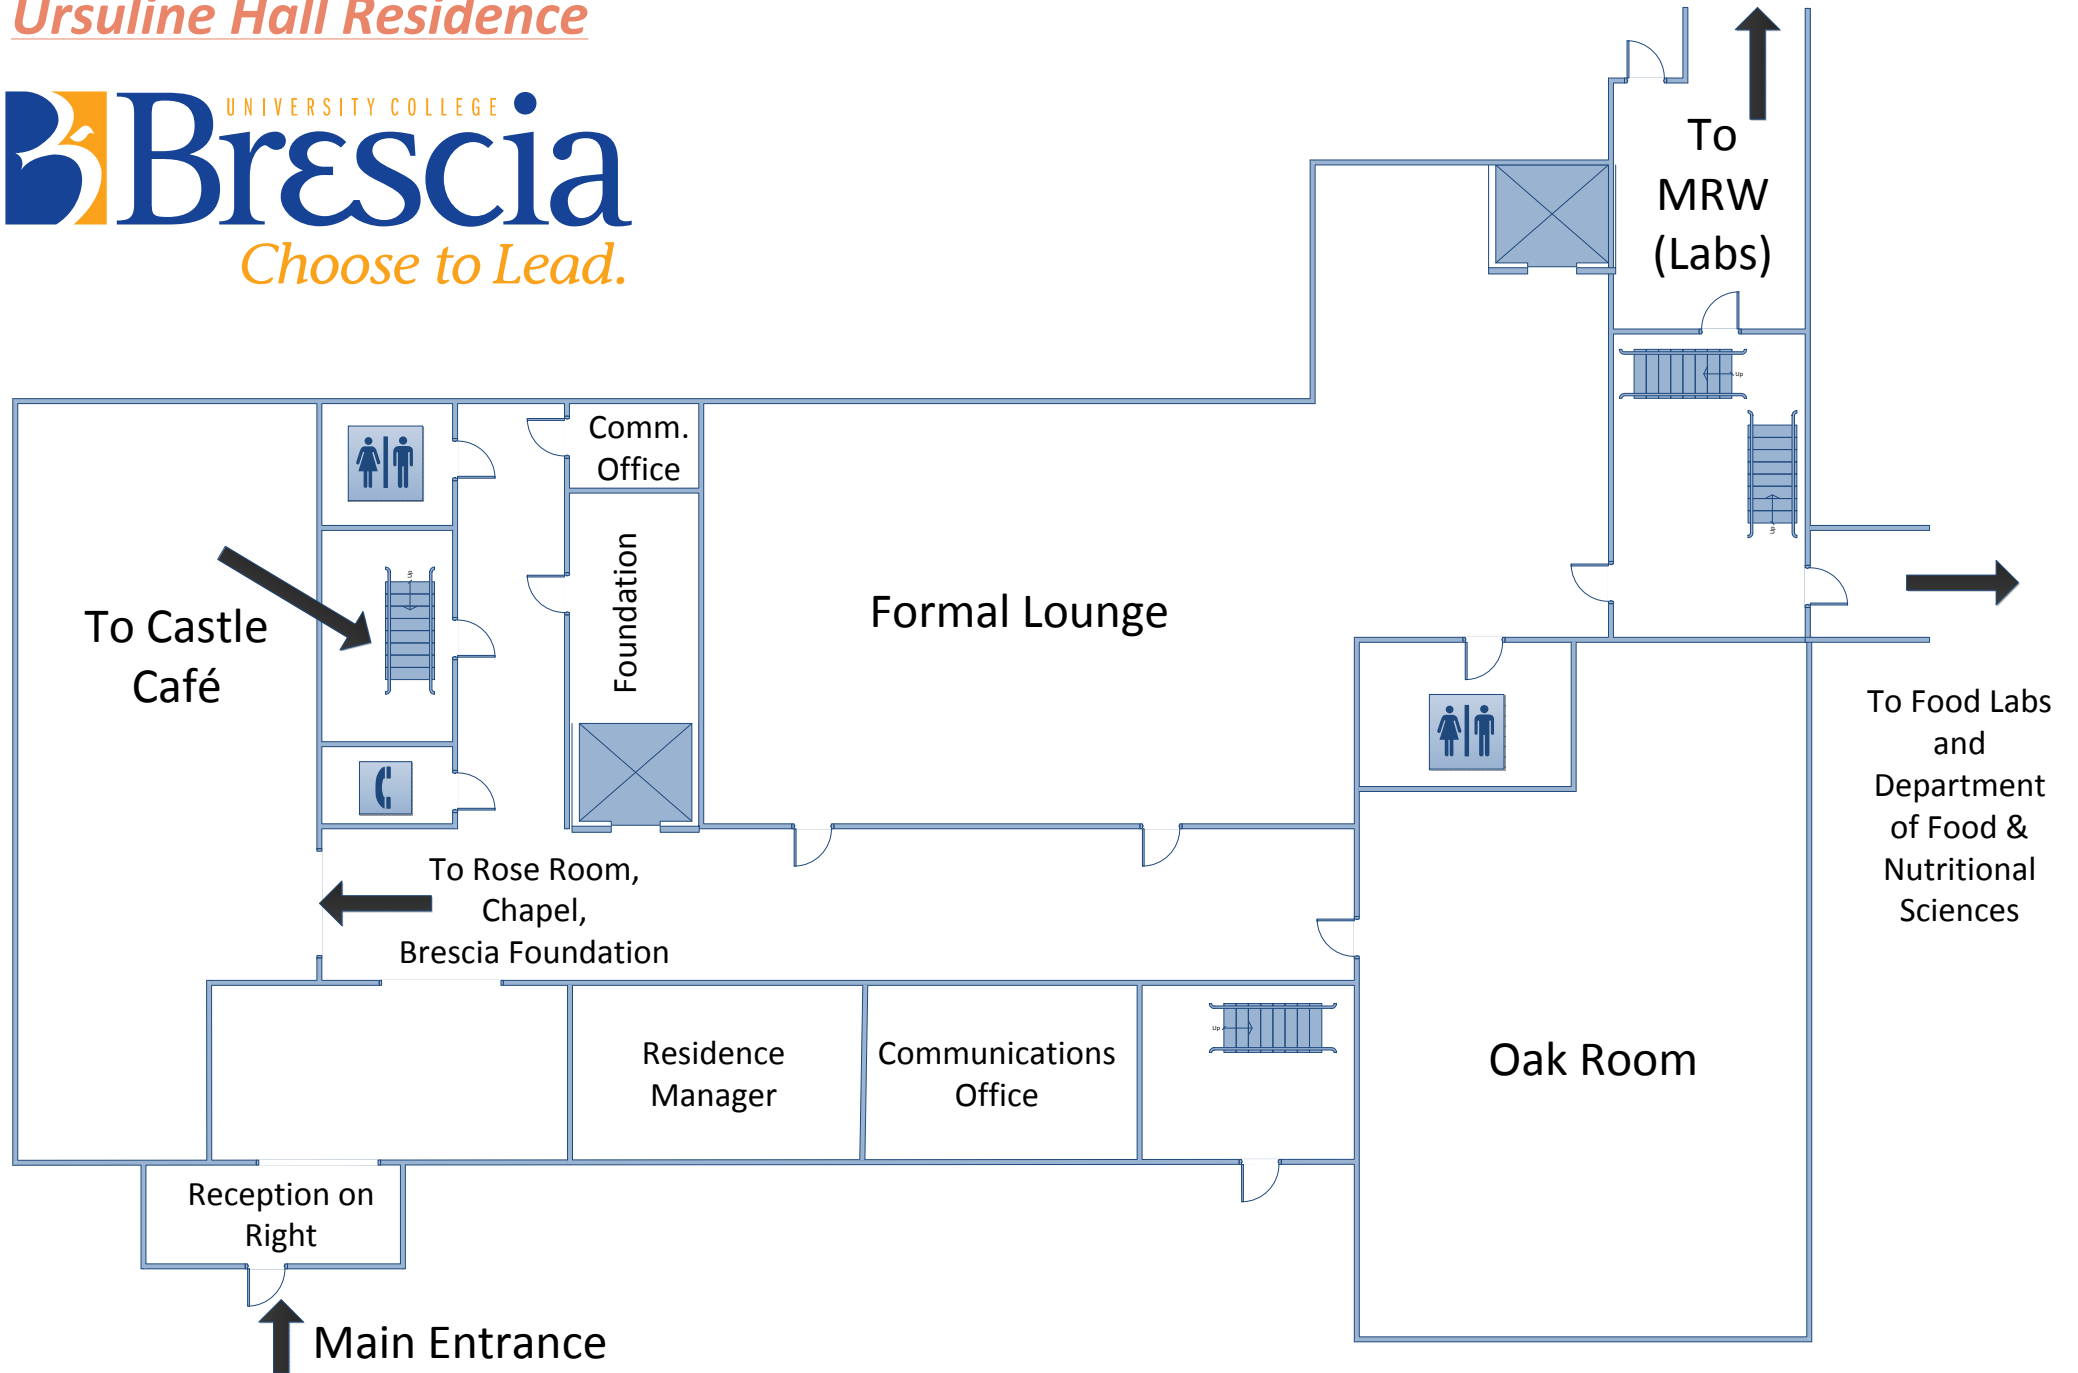

Ursuline Hall Residence

To Castle
Café

To Rose Room,
Chapel,
Brescia Foundation

To
MRW
(Labs)

To Food Labs
and
Department
of Food &
Nutritional
Sciences

Comm.
Office

Foundation

Formal Lounge

Residence
Manager

Communications
Office

Oak Room

Reception on
Right

Main Entrance